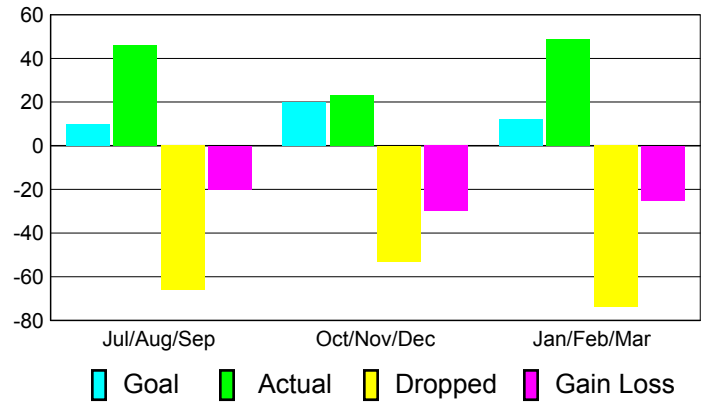

Membership Results 2010-2011

Goal, New, Dropped, Gain/Loss

Comparison of Membership Gain/Loss

Current Year Compared to the Previous Year