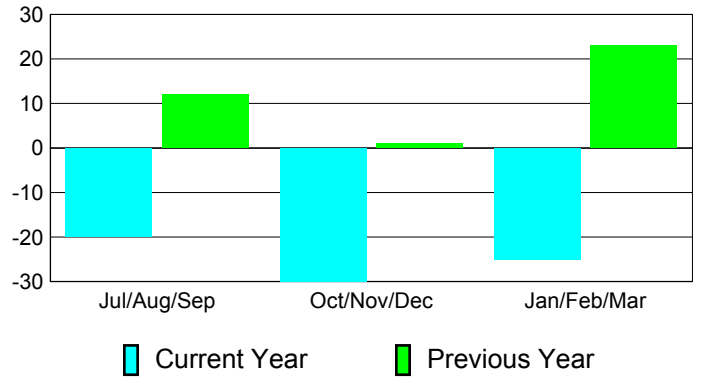

**Membership Results
2010-2011**

**Membership
2009-2010**

Month	Net Memb Goal	Actual New Memb	Actual Dropped Memb	Gain/Loss of Memb	Gain/Loss of Memb
Jul/Aug/Sep	10	46	-66	-20	12
Oct/Nov/Dec	20	23	-53	-30	1
Jan/Feb/Mar	12	49	-74	-25	23
Totals	42	118	-193	-75	36

Membership Results 2010-2011

Goal, New, Dropped, Gain/Loss

Comparison of Membership Gain/Loss

Current Year Compared to the Previous Year

Gender Comparison 2010-2011

Jul/Aug/Sep

Oct/Nov/Dec

Jan/Feb/Mar