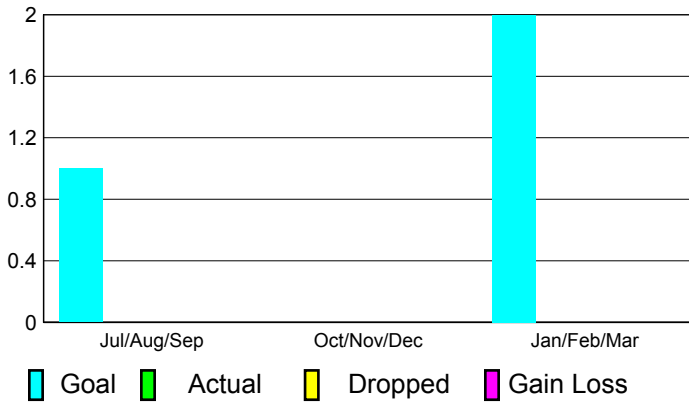

2010-2011 GMT Reports for District (or Undistricted) **District 4 C2**

GMT: **DANA M BIGGS**

Location: **CALIFORNIA**

GMT CA: **1**

CLUBS

**Club Results
2010-2011**

**Clubs
2009-2010**

Month	New Club Goal	Actual New Clubs	Actual Dropped Clubs	Gain/Loss of Clubs	Gain/Loss of Clubs
Jul/Aug/Sep	1	0	0	0	2
Oct/Nov/Dec	0	0	0	0	0
Jan/Feb/Mar	2	0	0	0	1
Totals	3	0	0	0	3

Club Results 2010-2011

Goal, New, Dropped, Gain/Loss

Comparison of Club Gain/Loss

Current Year Compared to the Previous Year

YTD Status Quo Clubs 2010-2011

Status Quo Clubs Compared to Status Quo Members

MEMBERSHIP